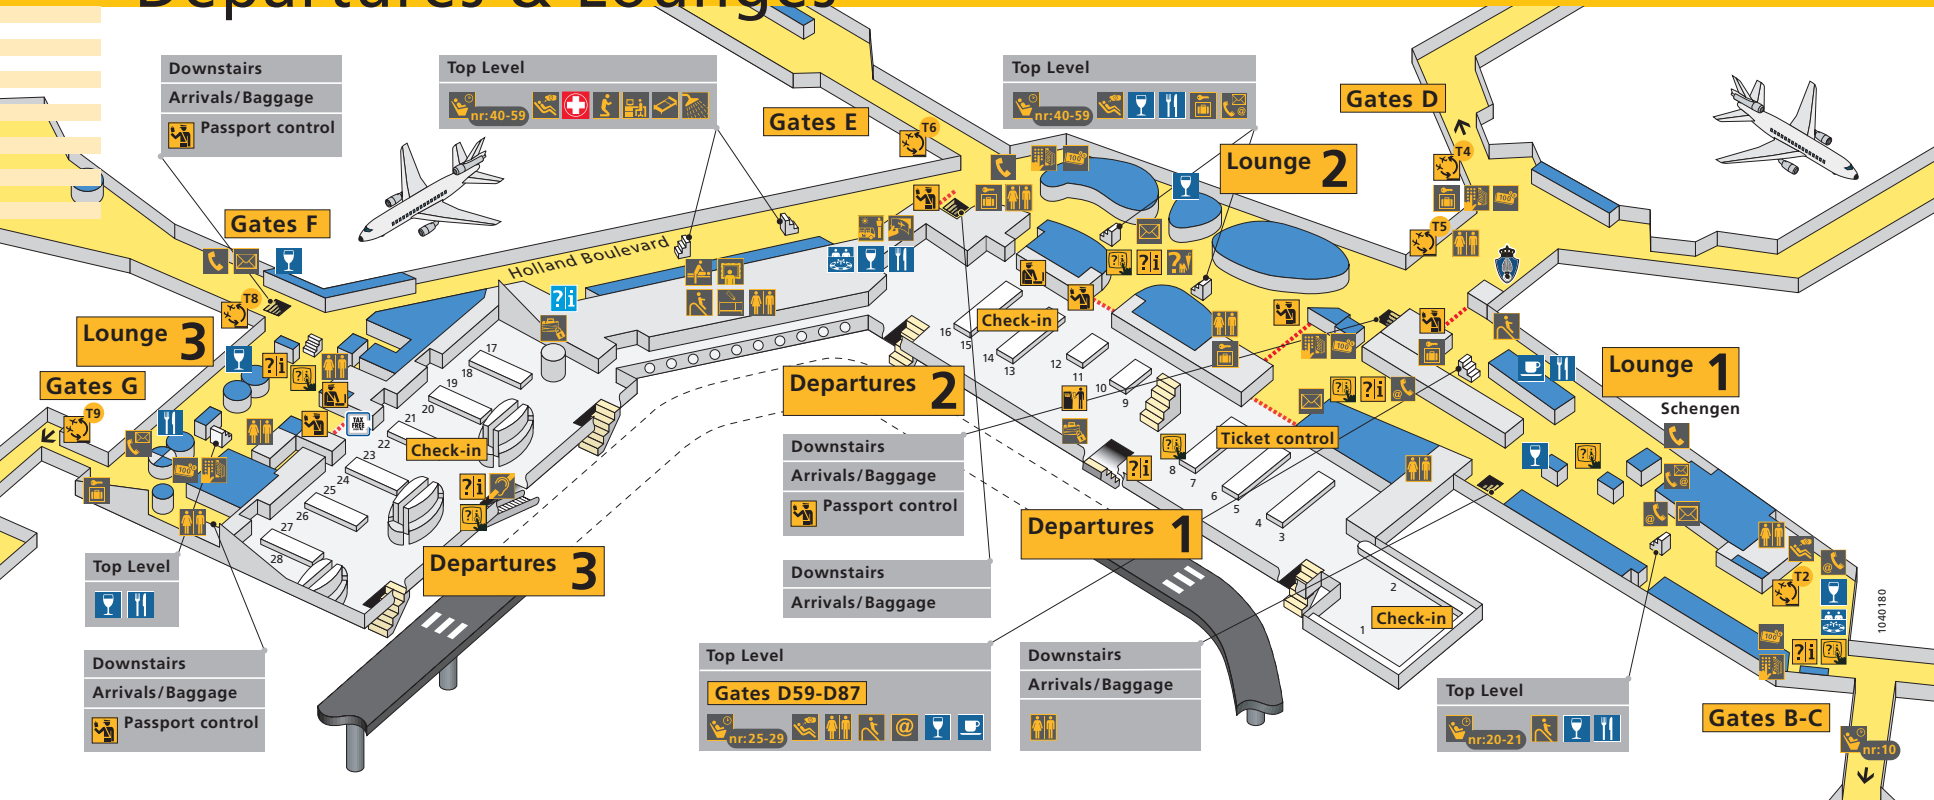

Departures & Lounges

- | | | | | | | | | |
|-----------------|-------------------|------------------------------|--------------------|-------------------|------------------|--------------------------------|---------------|-----------------------------|
| Airline lounges | Cash and change | Communication centre | Hearing loop | Lost and Found | Offices | Restaurant | Telephone | Shops, bars and restaurants |
| Baby room | Cash machine | Communication zone | Holland Tours | Massage | Passport control | Showers | Ticket desk | |
| Baggage lockers | Casino | Customs / Tax and VAT refund | Hotel | Meditation centre | Police | Self service check-in | Toilets | |
| Baggage sealing | Children's corner | First Aid | Information desk | Multifoon | Postal service | Self service information point | Transfer desk | |
| Bar | Comfort seats | Food / coffee bar | KLM service centre | Museum | Post office | Taxi | VAT refund | |

**Amsterdam
Airport Schiphol**

1040180